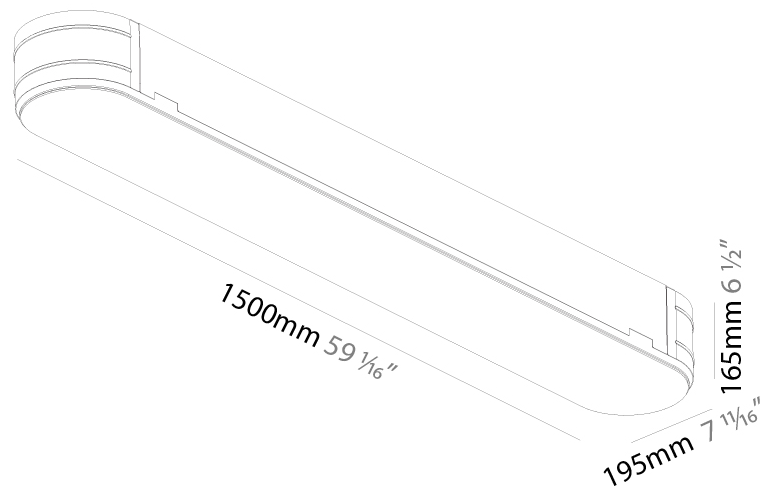

GENERAL

Series: Smoothy
Subseries: Smoothline
Brand: Prolicht
Division: Architectural
Mounting Type: Trimless
Mounting Location: Ceiling
Subcategory: Ambient

PHYSICAL

Shape: Oval
Length (mm): 1500
Length (in): 59 1/16
Width (mm): 195
Width (in): 7 11/16
Depth (mm): 165
Depth (in): 6 1/2
Ceiling Thickness (mm): 10 / 12.5 / 15 / 25 / 30
Ceiling Thickness (in): 3/8 or 1/2 or 9/16 or 1 or 1 3/16
Min. Recessing Depth (mm): 180
Min. Recessing Depth (in): 7 1/16
Light Distribution: Direct
Weight (kg): 9.4
Weight (lbs): 20.68
Diffuser: PMMA - Opal
Fixture Material: Extruded Aluminum / Steel
Cut-out Measurements: 1535mm / 60 7/16" x 230mm / 9 1/16"
Upon Request: Unique Sizes Unique Ceiling Thickness Unique Mounting Depth Spot Inserts

ELECTRICAL

Lamp Type: LED (Zhaga Standard)
Input Wattage (W): 52.5
Total Output Wattage (W): 45
Dimming: [Tri-Mode (Non-Dimming and Phase Dimming (120Vac only) and 0-10V Dimming)](#)
Driver Included: Yes
Driver Location: Integrated
Driver Type: Constant Current - Universal
Driver Class: Class 2
Input Voltage (V): 120 - 277
Constant Current (MA): 500

LED

[Color Temperature (°K): 3000 / 3500 / 4000](#)
Max. Delivered Lumen (lm): 3890 / 4194 / 4280
CRI: >80 CRI
Lamp Life (hrs): 50000
Upon Request: RGB-W Tunable White Special Color Temperature CRI90

OPTICAL

RATINGS AND CERTIFICATIONS

Certified By: Certified for North American Standards
IP rating: IP20

PROJECT
TYPE
SPECIFIER
QUANTITY
DATE

1535mm x 230mm
60 7/16" x 9 1/16"

10 | 12 1/2 | 15 | 25 | 30mm
3/8" | 1/2" | 9/16" | 1" | 1 3/16"