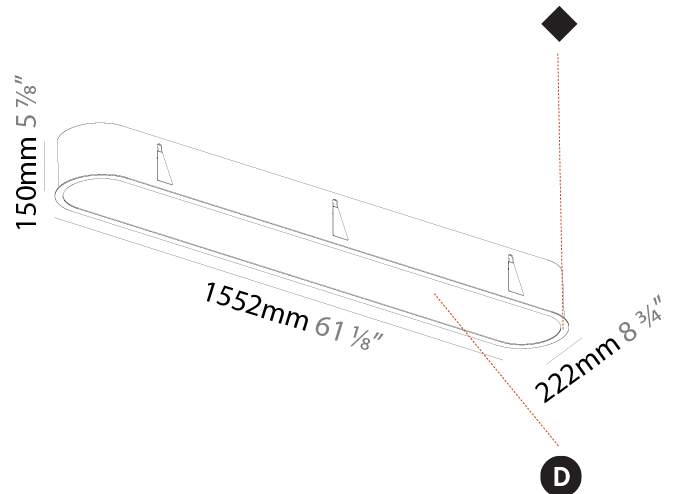

GENERAL

Series: Smoothy
Subseries: Smoothline
Brand: Prolicht
Division: Architectural
Mounting Type: Recessed
Mounting Location: Ceiling
Subcategory: Ambient

PHYSICAL

Shape: Oval
Length (mm): 1552
Length (in): 61 7/8
Width (mm): 222
Width (in): 8 3/4
Depth (mm): 150
Depth (in): 5 7/8
Ceiling Thickness (mm): 10 / 12.5 / 15 / 25
Ceiling Thickness (in): 3/8 or 1/2 or 9/16 or 1
Min. Recessing Depth (mm): 160
Min. Recessing Depth (in): 6 5/16
Light Distribution: Direct
Weight (kg): 8.895
Weight (lbs): 19.57
Diffuser: PMMA - Opal or Micro-Prism
Fixture Finish: SSR / BKV / CWI / CRY / HAB / UFT / ITA / RUA / FTG / MYG / LOD / PUS / FRO / FUP / KIA / POP / BLS / SPG / MEY / GOH / GUM / CHC / COM / ABZ / JAG / OBR / MOS / ROR
Fixture Material: Extruded Aluminum / Steel
Cut-out Measurements: 1535mm / 60 7/16" x 205mm / 8 1/16"

ELECTRICAL

Lamp Type: LED (Zhaga Standard)
Input Wattage (W): 52.8
Total Output Wattage (W): 45
Dimming: Tri-Mode (Non-Dimming and Phase Dimming (120Vac only) and 0-10V Dimming)
Driver Included: Yes
Driver Location: Integrated
Driver Type: Constant Current - Universal
Driver Class: Class 2
Input Voltage (V): 120 - 277
Constant Current (MA): 500

LED

Color Temperature (°K): 3000 / 3500 / 4000
Max. Delivered Lumen (lm): 3570 / 3842 / 3920
CRI: >80 CRI
Lamp Life (hrs): 50000

OPTICAL

RATINGS AND CERTIFICATIONS

Certified By: Certified for North American Standards
IP rating: IP20